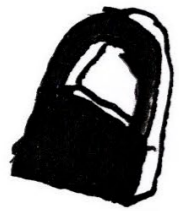

M. O. H. A. M. B. D.

- Rammle

Handwritten letter 'P' in a thick, black, calligraphic style. The letter has a curved top, a vertical stem, and a long, sweeping tail that curves to the left.

Handwritten letters 'U', 'D', and 'a' in a thick, black, calligraphic style. 'U' is a simple U-shape. 'D' has a vertical stem and a curved top. 'a' is a lowercase letter with a curved top and a small tail.

A Sentine

Lily

5000 €

Liberté

BRENDEL

France

⇒ Arts plastiques avec Mr Geney au collège Nicki de Saint-Phallers

↓ Mme Abegg pour l'atelier art.