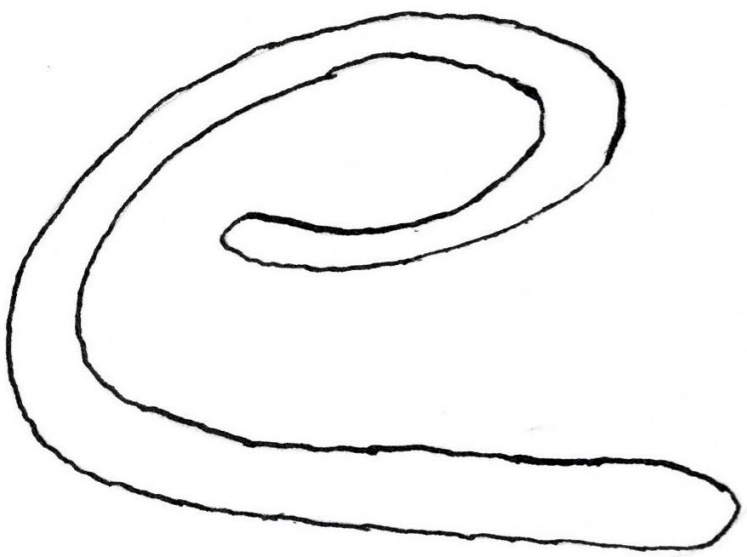

MANTHA
ANTH