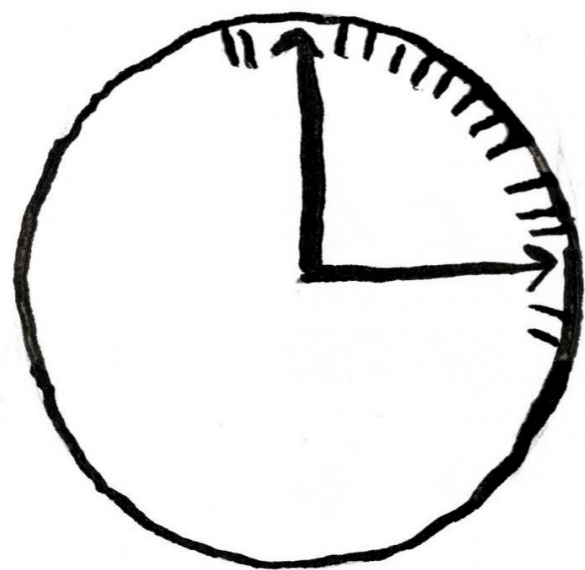

M. O. H. A. M. B. D.

- Rammle

Handwritten letter 'P' in a thick, black, calligraphic style. The letter has a curved top, a vertical stem, and a long, sweeping tail that curves to the left.

Handwritten letters 'U', 'D', and 'a' in a thick, black, calligraphic style. 'U' is a simple U-shape. 'D' has a vertical stem and a curved top. 'a' is a lowercase letter with a curved top and a small tail.